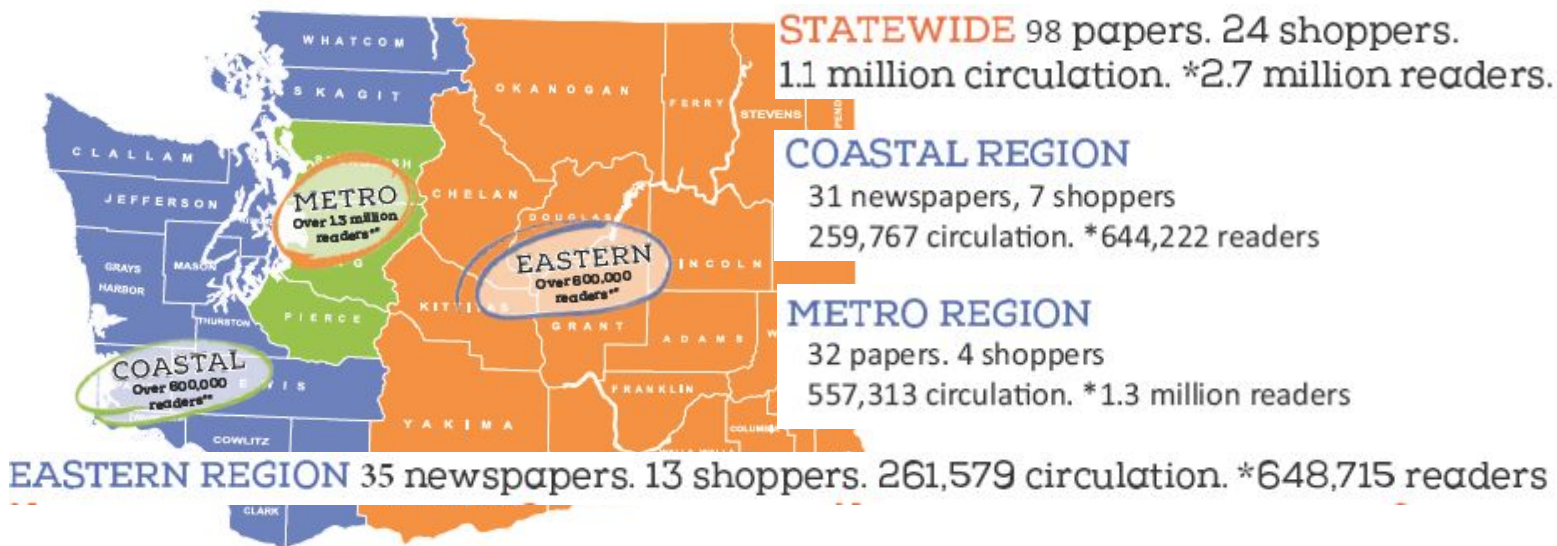

Washington's Weekly AD Network

122 Daily & Weekly Newspapers across the state.

“STANDARD SIZE”

(2X2 or 1X4)

STATEWIDE	\$1,350
Coastal	\$425
Metro	\$850
Eastern	\$375

“SUPER SIZE”

(2X4 or 1X8)

STATEWIDE	\$2,700
Coastal	\$850
Metro	\$1,700
Eastern	\$750

COASTAL

Covers all of Western Washington outside of the Metro region.

EASTERN

Covers all of Eastern Washington.

METRO

Covers the I-5 corridor through most of King, Snohomish & Pierce Counties.

Call today to
get your ad
placed!