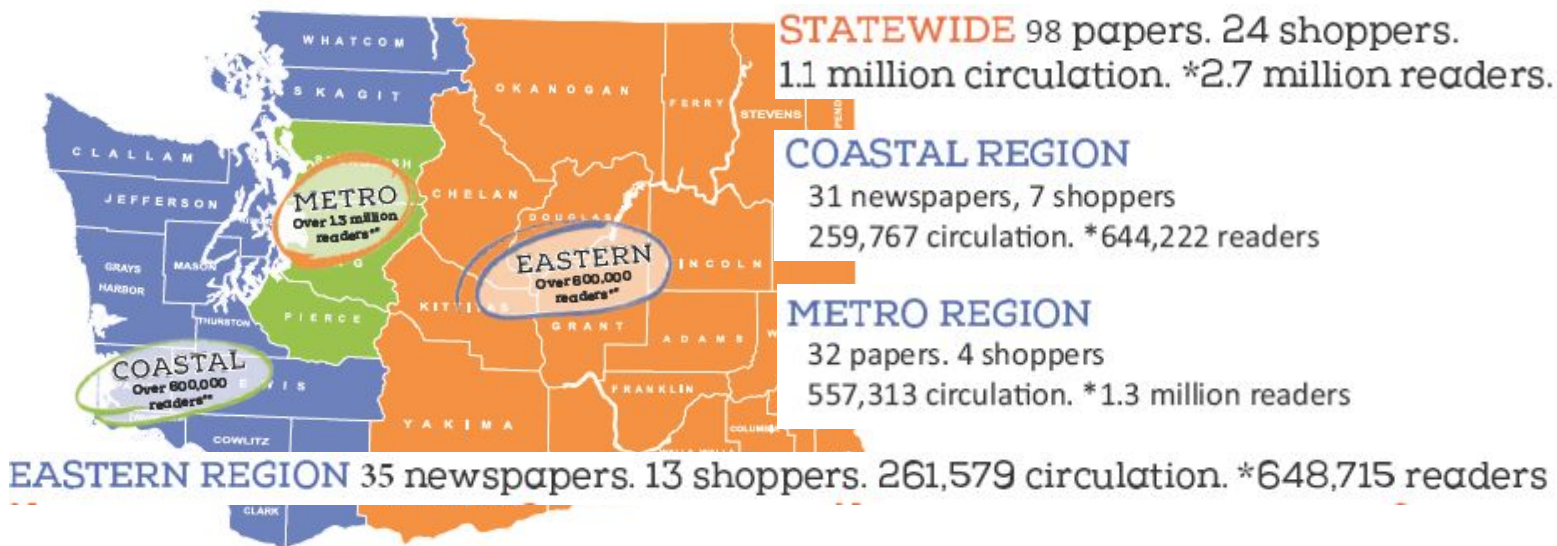

# Washington's Weekly AD Network

**122** Daily & Weekly Newspapers across the state.

### COASTAL

Covers all of Western Washington outside of the Metro region.

### EASTERN

Covers all of Eastern Washington.